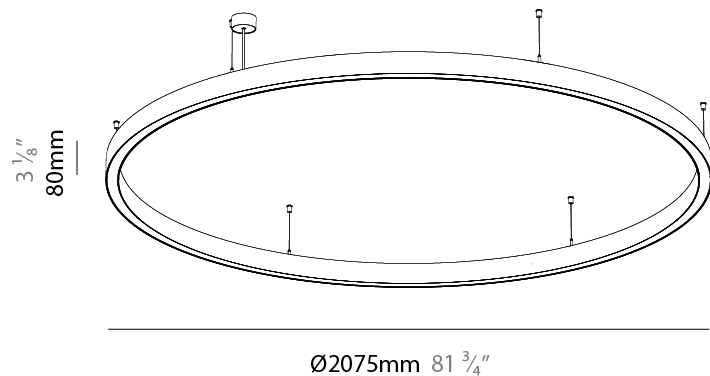

GENERAL

Series: Glorious
Subseries: Glorious 45
Partner: Prolicht
Division: Architectural
Installation: Suspension
Product Type: Pendant
Mounting Location: Ceiling
Light Distribution: Direct / Indirect

PHYSICAL

Shape: Round
Diameter (mm): 2075
Diameter (in): 81 ³/₄"
Height (mm): 76
Height (in): 3
Weight (kg): 14.5
Diffuser: PMMA - Opal / Microprism / Clear Microprism
Fixture Finish: SSR / BKV / CWI / CRY / HAB / UFT / ITA / RUA / FTG / MYG / LOD / PUS / FRO / FUP / KIA / POP / BLS / SPG / MEY / GOH / CHC / COM / ABZ / JAG / OBR / MOS / ROR
Fixture Material: PMMA / Aluminum
Cable Details: 2000mm/78 3/4" or 6000mm/236 1/4" Cable Transparent

ELECTRICAL

Lamp Type: LED
Input Wattage (W): 226.4
Total Output Wattage (W): 205.4
Dimming: Non-Dimming / 0-10V Dimming / Phase Dimming / DALI Dimming / MATTER Dimming
Driver Included: Yes
Driver Location: Integrated
Driver Type: Constant Current - Universal
Driver Class: Class 2
Input Voltage (V): 120 - 277

LED

Color Temperature (°K): 2700 / 3000 / 3500 / 4000
Max. Delivered Lumen (lm): Max 28222
Nominal Lumen (lm): Max 37275
CRI: >90 CRI
Lamp Life (hrs): 50000

OPTICAL

Adjustability: Fixed

RATINGS AND CERTIFICATIONS

Certified By: Certified for North American Standards
IP rating: IP40