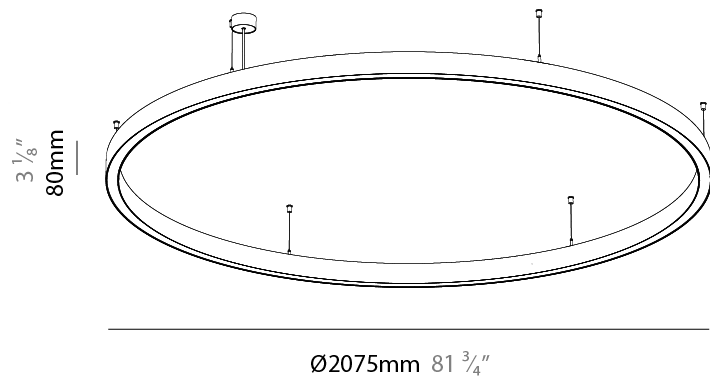

1. To build a product code in our configurator select the specify button on the base model # product page
2. To build a manual product code on this datasheet choose from the options listed below in blue font and add the suffix to the base model #

GENERAL

Series: Glorious
Subseries: Glorious 45
Partner: Prolicht
Division: Architectural
Installation: Suspension
Product Type: Pendant
Mounting Location: Ceiling
Light Distribution: Direct / Indirect

PHYSICAL

Shape: Round
Diameter (mm): 2075
Diameter (in): 81 ³/₄"
Height (mm): 76
Height (in): 3
Weight (kg): 14.5
Diffuser: [PMMA - Opal / Microprism / Clear Microprism](#)
Fixture Finish: [SSR / BKV / CWI / CRY / HAB / UFT / ITA / RUA / FTG / MYG / LOD / PUS / FRO / FUP / KIA / POP / BLS / SPG / MEY / GOH / CHC / COM / ABZ / JAG / OBR / MOS / ROR](#)
Fixture Material: [PMMA / Aluminum](#)
Cable Details: [2000mm/78 3/4" or 6000mm/236 1/4" Cable Transparent](#)

ELECTRICAL

Lamp Type: LED
Input Wattage (W): 109.7
Total Output Wattage (W): 100
Dimming: Non-Dimmable
Driver Included: Yes
Driver Location: Integrated
Driver Type: Constant Current - Universal
Driver Class: Class 2
Input Voltage (V): 120 - 277

LED

[Color Temperature (°K): 2700 / 3000 / 3500 / 4000](#)
Max. Delivered Lumen (lm): Max 14065
Nominal Lumen (lm): Max 18577
CRI: >90 CRI
Lamp Life (hrs): 50000

OPTICAL

Adjustability: Fixed

RATINGS AND CERTIFICATIONS

Certified By: Certified for North American Standards
IP rating: IP40