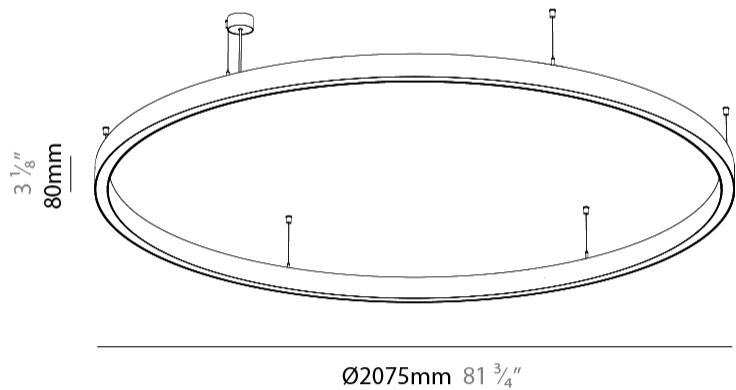

GENERAL

Series: Glorious
Subseries: Glorious 45
Partner: Prolicht
Division: Architectural
Installation: Suspension
Product Type: Pendant
Mounting Location: Ceiling
Light Distribution: Direct

PHYSICAL

Shape: Round
Diameter (mm): 2075
Diameter (in): 81 ³/₄"
Height (mm): 76
Height (in): 3
Weight (kg): 13
Diffuser: PMMA - Opal / Microprism / Clear Microprism
Fixture Finish: SSR / BKV / CWI / CRY / HAB / UFT / ITA / RUA / FTG / MYG / LOD / PUS / FRO / FUP / KIA / POP / BLS / SPG / MEY / GOH / CHC / COM / ABZ / JAG / OBR / MOS / ROR
Fixture Material: PMMA / Aluminum
Cable Details: 2000mm/78 3/4" or 6000mm/236 1/4" Cable Transparent

ELECTRICAL

Lamp Type: LED
Input Wattage (W): 135.8
Total Output Wattage (W): 123.7
Dimming: Non-Dimming / 0-10V Dimming / Phase Dimming / DALI Dimming / MATTER Dimming
Driver Included: Yes
Driver Location: Integrated
Driver Type: Constant Current - Universal
Driver Class: Class 2
Input Voltage (V): 120 - 277

LED

Color Temperature (°K): 2700 / 3000 / 3500 / 4000
Max. Delivered Lumen (lm): Max 15897
Nominal Lumen (lm): Max 22365
CRI: >90 CRI
Lamp Life (hrs): 50000

OPTICAL

Adjustability: Fixed

RATINGS AND CERTIFICATIONS

Certified By: Certified for North American Standards
IP rating: IP40